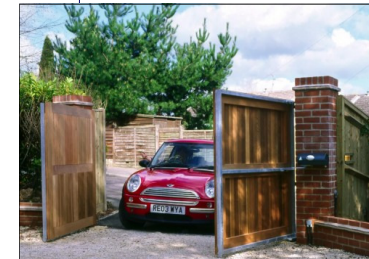

- *Two Security Programmable Remote Controls!*
- *Safety Anti-Crash Sensor!*
- *Sealed Casing to prevent insects, dust and rain!*
- *Gates can be opened fully or 1/2 way allowing pedestrians to enter and leave easily!*
- *Build-in Backup Battery for emergency power failure operation!*
- *Gate slows down automatically at the end of closure and opening for smooth and safe operation !*
- *Capable of supporting gates up to 400Kg!*

Whether you in the car, walking the dog, doing the gardening or setting inside your home, you simply press the remote control button and your gate will open and if you like you can have a courtesy light come on while the gate is operating, using the same remote you can also operate your garage door or other devices (Extra receivers available).