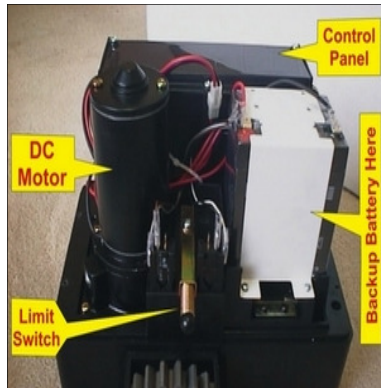

Whether you in the car, walking the dog, doing the gardening or setting inside your home, you simply press the remote control button and your gate will open and if you like you can have a courtesy light come on while the gate is operating, using the same remote you can also operate your garage door or other devices (Extra receivers available).

The motors are strong, quiet and long lasting, the system is suitable for heavy and light gates up to 500kg and 4.5m wide without a lock or up to 6m with the use of a lock, the gates will slow down at the end of Opening and Closing operation avoiding crashing sounds and there is NO need for physical stops in the ground, once the gate is closed it can't be pushed open by intruders!