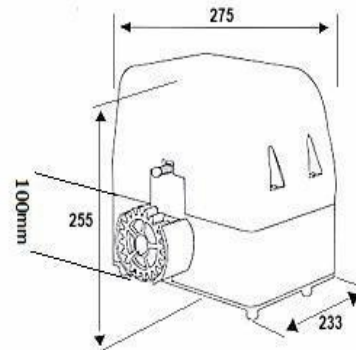

Sliding Automatic Openers Gates

For gates up to 400Kg! Heavy Duty DC Motor capable of handling heavy gates. Build-in Backup Battery for emergency power failure operation. Security Remote Controls Self-learning type with rolling code safety and 4 buttons for the convenience of operating any three different roller doors or garage doors (matching receivers available to make use of the remaining buttons).