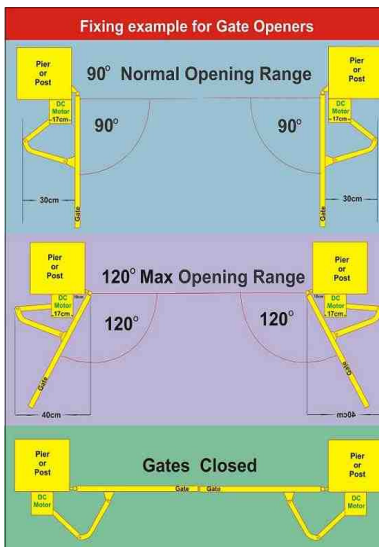

ized special purpose weather proof control panel with self programming, and, the auto gate computerized control panel learns the operating time cycle of each gate and sets itself automatically to slow down at the end of closure and opening!