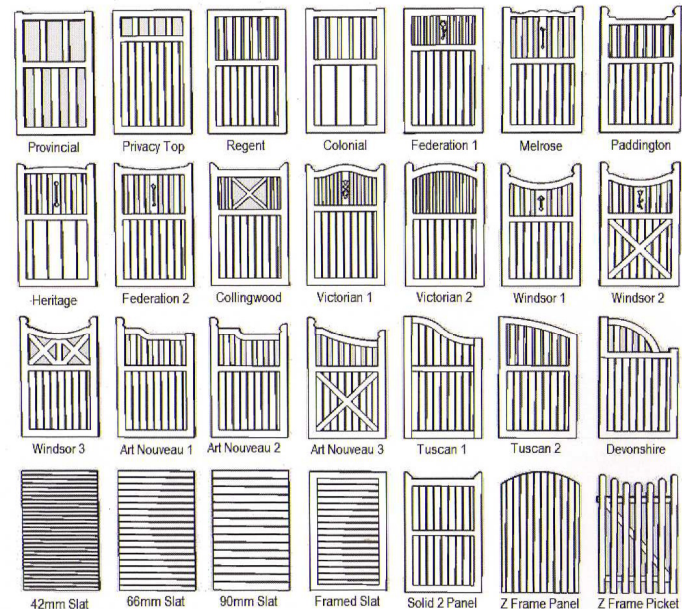

FREE QUOTATION

Simply circle your preferred design, fill out your details and send to: sales@alldayfencing.com.au

Name: .....

Tel: .....

Email: .....

or ☐ Plan Attached

Details

.....
.....

Use ☐ Pedestrian ☐ Driveway ☐ Pool Gate ☐ Security

Mount ☐ Swing Gates ☐ Sliding Gates ☐ Automation

Gate 1 (H) ..... mm (W) ..... mm

Gate 2 (H) ..... mm (W) ..... mm

Gate 3 (H) ..... mm (W) ..... mm

Timber ☐ Treated Primed ☐ Western Red Cedar

Details ☐ Assembled or ☐ DIY Kit **SAVE!**

Delivery ☐ Yes ☐ No Postcode .....