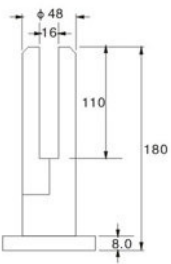

Frameless Glass Spigots

NG48 X 265-LW

NC48X180-L

ND48X180-L

TM10(Ø51)

Frameless Glass Hinges

F05-180

F05-90T