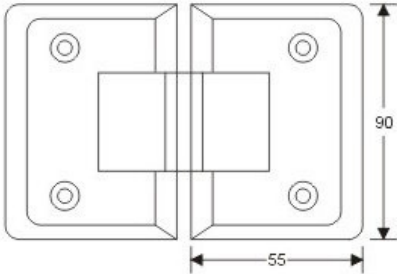

Frameless Glass Spigots

NG48 X 265-LW

NC48X180-L

ND48X180-L

TM10(Ø51)

Frameless Glass Hinges

F05-180

F05-90T