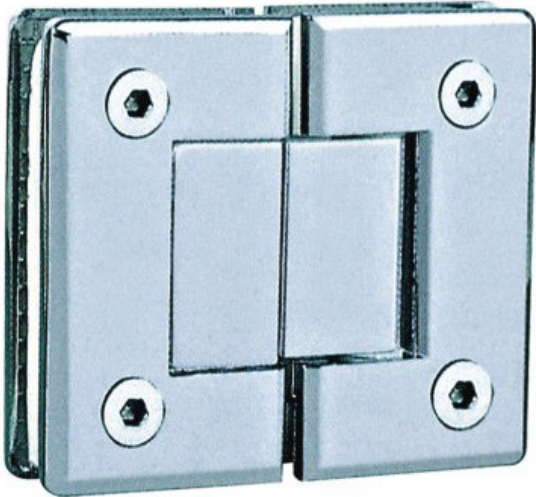

Frameless Glass Spigots

NG48 X 265-LW

NC48X180-L

ND48X180-L

TM10(Ø51)

Frameless Glass Hinges

F05-180

F05-90T