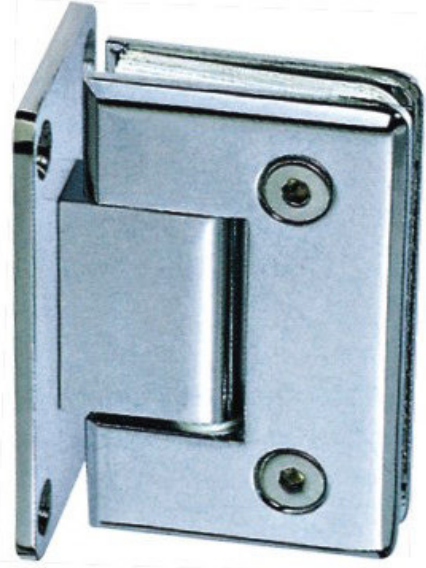

Frameless Glass Spigots

NG48 X 265-LW

NC48X180-L

ND48X180-L

TM10(Ø51)

Frameless Glass Hinges

F05-180

F05-90T