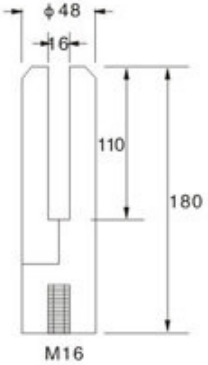

Frameless Glass Spigots

NG48 X 265-LW

NC48X180-L

ND48X180-L

TM10(Ø51)

Frameless Glass Hinges

F05-180

F05-90T