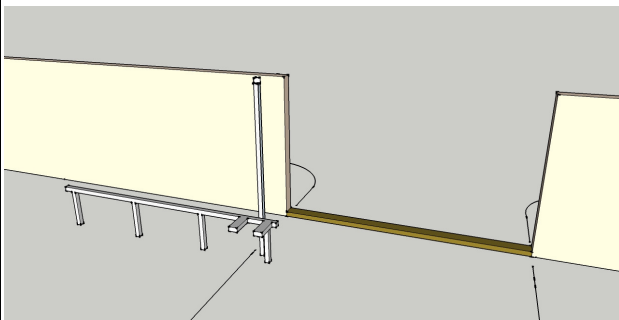

Sliding Gate Kit - ADF1401/R

List Of Inclusions

Galvanized Steel Gate Frame

50mm x 1.2mm Galvanised Steel
Custom made to your required size

Galvanized Steel Base Plate

50mm Galvanised Steel
Includes pre-drilled motor mount and legs
for easy installation

NICE* Electric Sliding Gate Motor

Includes NICE ROAD400KCE Sliding Gate Motor with 2 remote control units, built in safety detection, plus, 4 x 1m gate racks

2 x 3.6m Track

1 x Post Cap

2 x Top roller and bracket

2 x Gate Rollers

Tek screws

Hex Screws

Installation Guide for Sliding Gate Kit - ADF1401/R

1 Lay out the garden base plate, 100mm from the fence and flush with the edge of the driveway opening. Mark the centre of each foot.

2 Remove the baseplate and excavate footings 300mm wide x 450mm deep.

3 Install the baseplate so the top face is flush the top of the driveway slab.

4 Pack the baseplate into position but do not add the concrete yet