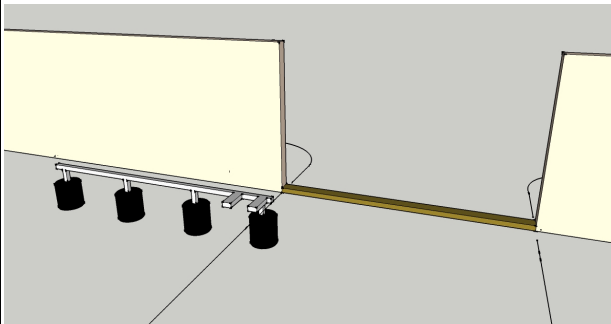

Sliding Gate Kit - ADF1401/R

List Of Inclusions

Galvanized Steel Gate Frame

50mm x 1.2mm Galvanised Steel
Custom made to your required size

Galvanized Steel Base Plate

50mm Galvanised Steel
Includes pre-drilled motor mount and legs
for easy installation

2 x Gate Rollers

Tek screws

Hex Screws

Installation Guide for Sliding Gate Kit - ADF1401/R

1 Lay out the garden base plate, 100mm from the fence and flush with the edge of the driveway opening. Mark the centre of each foot.

2 Remove the baseplate and excavate footings 300mm wide x 450mm deep.

3 Install the baseplate so the top face is flush the top of the driveway slab.

4 Pack the baseplate into position but do not add the concrete yet