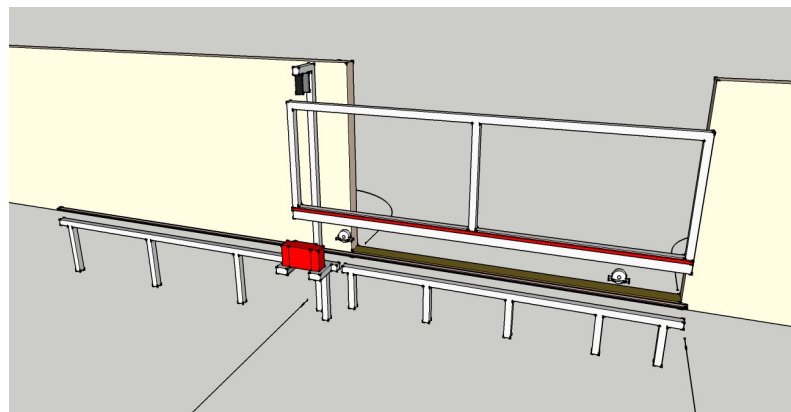

11

Install the motor to the arms protruding from the baseplate. Ensure the motor gear is in contact with the gate rack. Check operation then concrete footings.

12

Fit the gate limiter stops to either end of the gate rack. The motor should be connected by a licensed electrician.

To set the gate opening and closing speeds please refer to the programming section in the user manual provided.