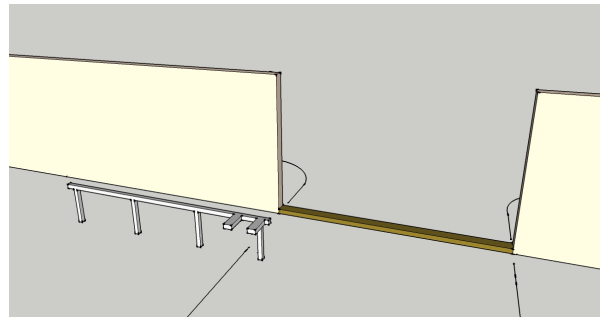

Sliding Gate Kit - ADF1401/R

List Of Inclusions

Galvanized Steel Gate Frame

50mm x 1.2mm Galvanised Steel
Custom made to your required size

Galvanized Steel Base Plate

50mm Galvanised Steel
Includes pre-drilled motor mount and legs
for easy installation

2 x Gate Rollers

Tek screws

Hex Screws

Installation Guide for Sliding Gate Kit - ADF1401/R

1 Lay out the garden base plate, 100mm from the fence and flush with the edge of the driveway opening. Mark the centre of each foot.

2 Remove the baseplate and excavate footings 300mm wide x 450mm deep.

3 Install the baseplate so the top face is flush the top of the driveway slab.

4 Pack the baseplate into position but do not add the concrete yet