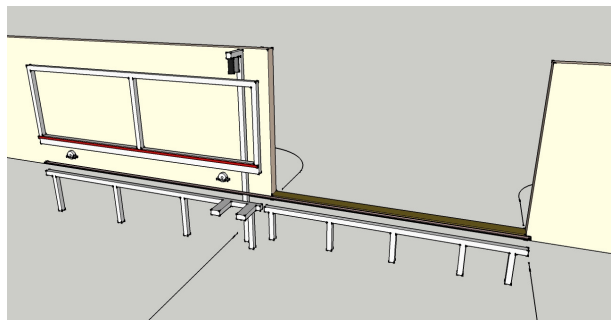

Insert gate rollers into the bottom of the gate frame. Fix the rollers with the tek screws provided and mount the gate frame on the track.

8

9

Install the top rollers and bracket.

10

Install the gate motor rack to the rear of the gate frame.