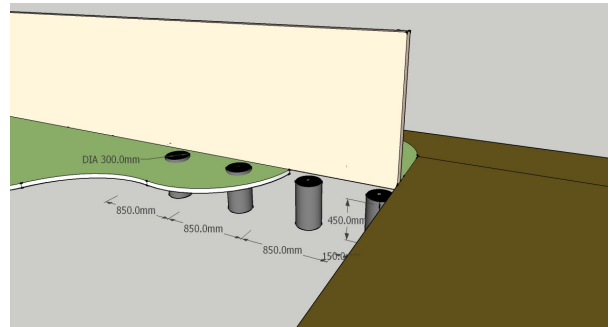

2 x Gate Rollers

Tek screws

Hex Screws

Installation Guide for Sliding Gate Kit - ADF1401/R

1 Lay out the garden base plate, 100mm from the fence and flush with the edge of the driveway opening. Mark the centre of each foot.

2 Remove the baseplate and excavate footings 300mm wide x 450mm deep.

3 Install the baseplate so the top face is flush the top of the driveway slab.

4 Pack the baseplate into position but do not add the concrete yet