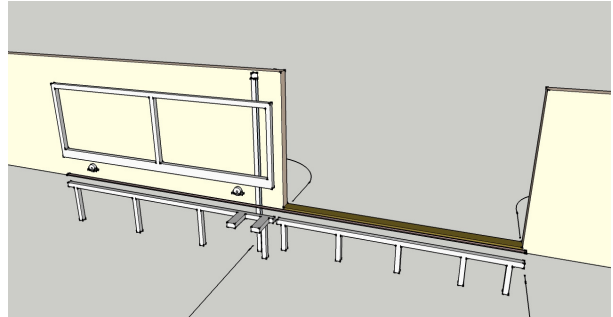

7

If your driveway is not concrete or a similar hard surface, you will require an optional driveway baseplate as shown.

Insert gate rollers into the bottom of the gate frame. Fix the rollers with the tek screws provided and mount the gate frame on the track.

8