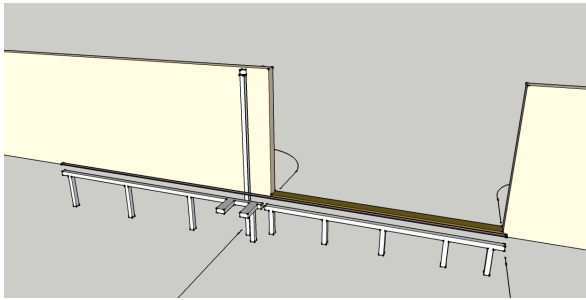

Sliding Gate Kit - ADF1401/R

List Of Inclusions

Galvanized Steel Gate Frame

50mm x 1.2mm Galvanised Steel
Custom made to your required size

Galvanized Steel Base Plate

50mm Galvanised Steel
Includes pre-drilled motor mount and legs
for easy installation

2 Remove the baseplate and excavate footings 300mm wide x 450mm deep.

3 Install the baseplate so the top face is flush the top of the driveway slab.

4 Pack the baseplate into position but do not add the concrete yet

5 Excavate and install the top roller support post (if required)

6 Screw the roller track to the top of the baseplate and concrete drive.

7

If your driveway is not concrete or a similar hard surface, you will require an optional driveway baseplate as shown.