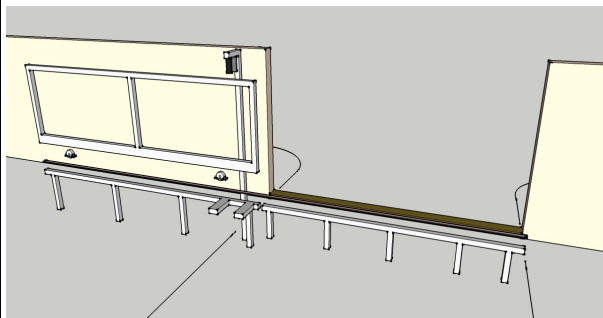

7

If your driveway is not concrete or a similar hard surface, you will require an optional driveway baseplate as shown.

Insert gate rollers into the bottom of the gate frame. Fix the rollers with the tek screws provided and mount the gate frame on the track.

8

9

Install the top rollers and bracket.

10

Install the gate motor rack to the rear of the gate frame.

11

Install the motor to the arms protruding from the baseplate. Ensure the motor gear is in contact with the gate rack. Check operation then concrete footings.

12

Fit the gate limiter stops to either end of the gate rack. The motor should be connected by a licensed electrician.

To set the gate opening and closing speeds please refer to the programming section in the user manual provided.

ALL DAY FENCING