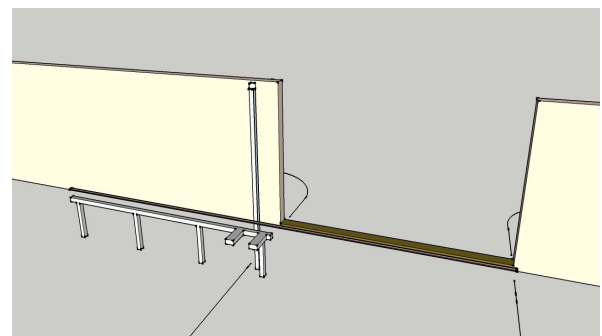

Sliding Gate Kit - ADF1401/R

List Of Inclusions

Galvanized Steel Gate Frame

50mm x 1.2mm Galvanised Steel
Custom made to your required size

Galvanized Steel Base Plate

50mm Galvanised Steel
Includes pre-drilled motor mount and legs
for easy installation

2 Remove the baseplate and excavate footings 300mm wide x 450mm deep.

3 Install the baseplate so the top face is flush the top of the driveway slab.

4 Pack the baseplate into position but do not add the concrete yet

5 Excavate and install the top roller support post (if required)

6 Screw the roller track to the top of the baseplate and concrete drive.

7

If your driveway is not concrete or a similar hard surface, you will require an optional driveway baseplate as shown.