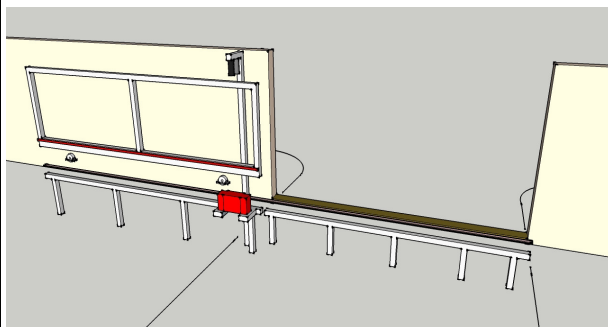

5 Excavate and install the top roller support post (if required)

6 Screw the roller track to the top of the baseplate and concrete drive.

7

If your driveway is not concrete or a similar hard surface, you will require an optional driveway baseplate as shown.

Insert gate rollers into the bottom of the gate frame. Fix the rollers with the tek screws provided and mount the gate frame on the track.

8

9

Install the top rollers and bracket.

10

Install the gate motor rack to the rear of the gate frame.